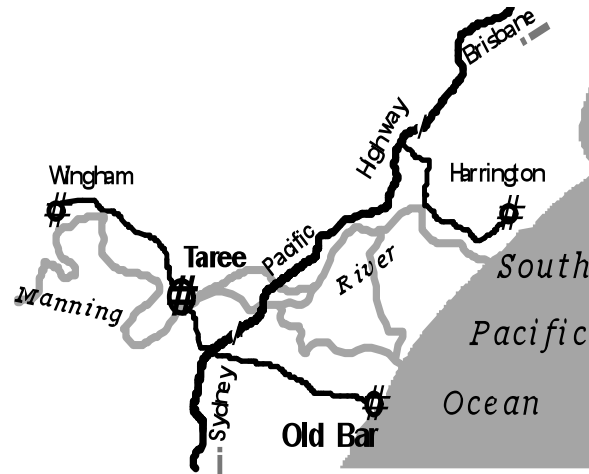

Old Bar Tennis Club Inc.

Come and play the game for life at the "Friendly Seaside Tennis Centre".

- A modern clubhouse with wide covered patio for viewing tennis
- Clubhouse includes kitchen, meeting room and amenities.
- Electric Barbeque facilities

- 5 synthetic grass courts, all flood-lit for night play
- Ample off-street parking
- Surrounded by park and bushland.

"Where the Sun Meets the Sea..."

Old Bar Road
OLD BAR
NSW 2430

www.tennisoldbarbeach.com.au