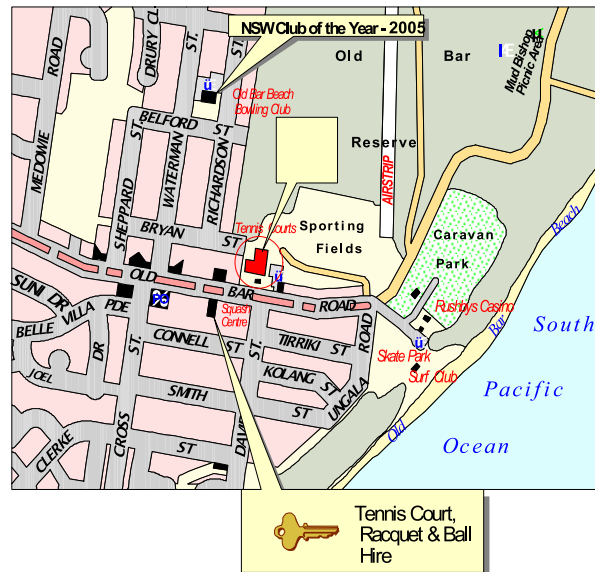

- 5 synthetic grass courts, all flood-lit for night play
- Ample off-street parking
- Surrounded by park and bushland.

"Where the Sun Meets the Sea..."

Old Bar Road  
**OLD BAR**  
 NSW 2430

[www.tennisoldbarbeach.com.au](http://www.tennisoldbarbeach.com.au)